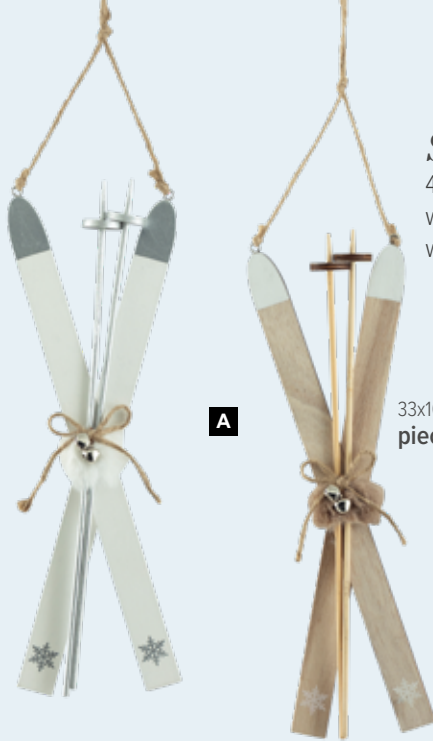

Skis

4-fold, out of wooden/faux fur, with hanger

33x10x3cm
piece 7,15 €

A