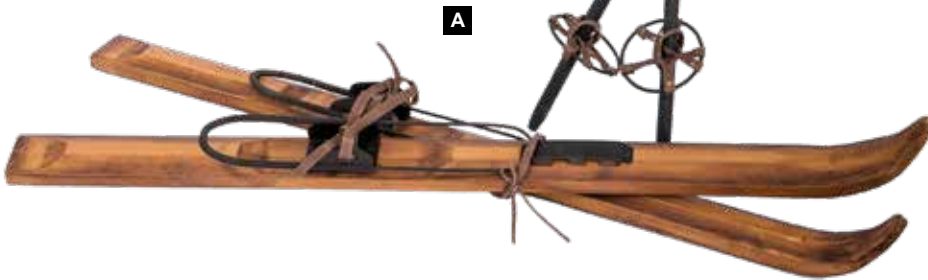

**D**

110cm  
piece 31,50 €

**E**

**A Pair of Skies**  
vintage design  
90cm  
7366716 brown  
pair 59,95 €

**Pair of Skies**  
vintage design

**B Ice pick**  
with engraving in the wood, made of wood and plastic  
65cm  
8006285 brown  
piece 21,95 €  
from 6 pieces 19,95 €

90cm  
pair 59,95 €

**Ice pick**

with engraving in the wood, made of wood and plastic

65cm  
piece 21,95 €

**C Pair of Skies**  
vintage design, with sticks  
50cm  
7366717 brown  
pair 31,35 €  
from 4 pairs 28,50 €