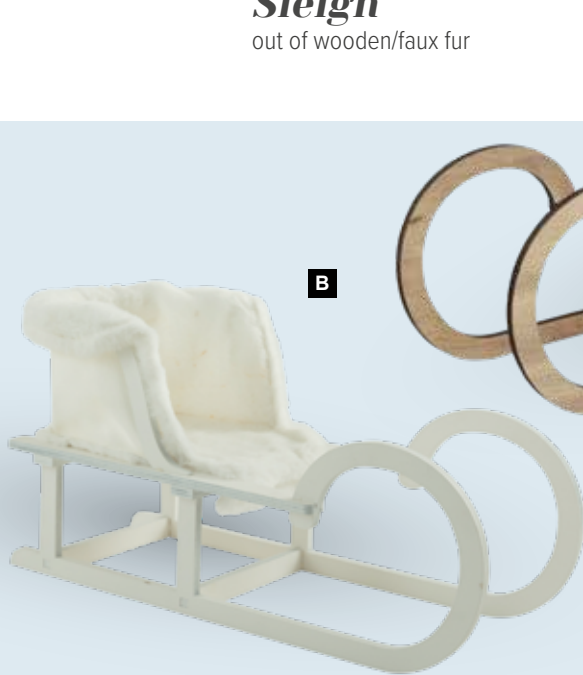

**B Sleigh**  
 wood, with pull cord  
 50x21x11cm  
 8006369 white  
 piece 32,95 €  
 from 4 pieces 29,95 €

**C Mini sleigh**  
 wood, with pull cord  
 20x9x5cm  
 8006363 white  
 piece 7,15 €  
 from 12 pieces 6,50 €

28x11x15cm  
piece 17,55 €

**A**

**A Sleigh**  
out of wooden/faux fur  
28x11x15cm  
7372866 white  
7372867 brown  
piece 17,55 €  
from 2 pieces 15,95 €

**Sleigh**

out of wooden/faux fur

**B**

40x15x20cm  
piece 29,00 €