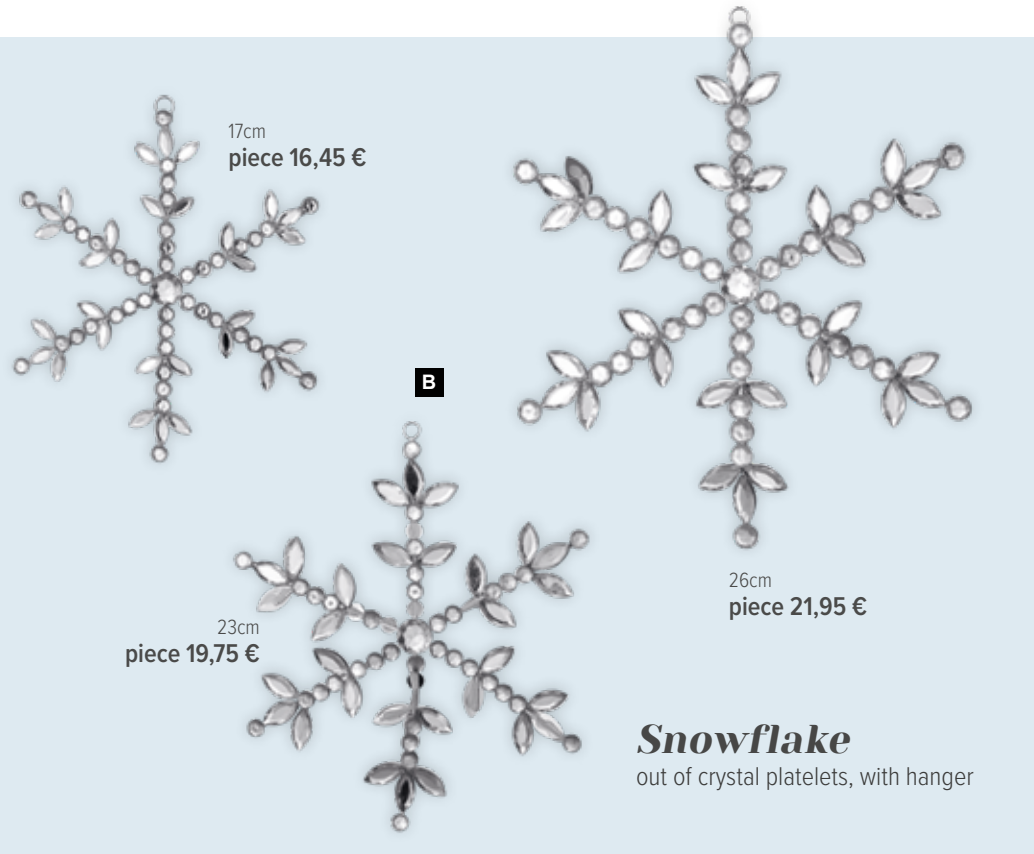

Ø 26cm  
 piece 5,25 €

Ø 35cm  
 piece 8,75 €

**Snowflake**  
 with hanger, made of foam

**Snowflake**  
with hanger, plastic

**Snowflake**  
out of crystal platelets, with hanger

180cm  
piece 5,45 €

**A Snowflake**