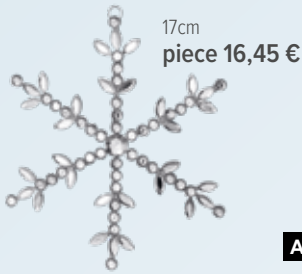

Snowflake

out of crystal platelets, with hanger