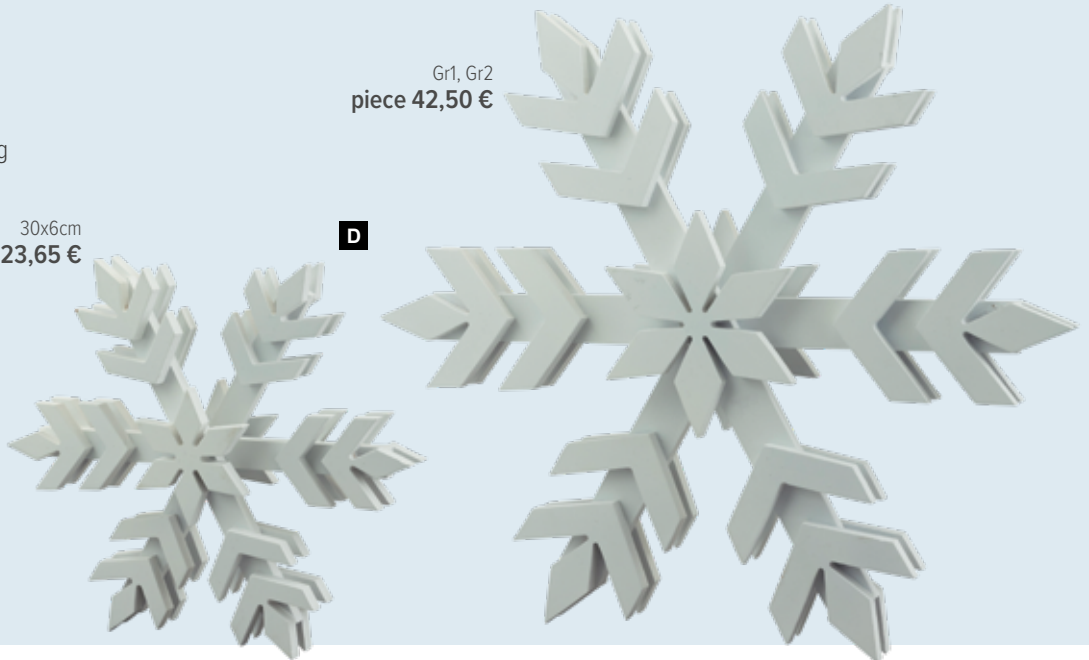

Snowflake

out of wooden, self-standing

30x6cm
piece 23,65 €

Gr1, Gr2
piece 42,50 €

D Snowflake
out of wooden, self-standing
30x6cm
7372838 white
piece 23,65 €
from 4 pieces 21,50 €
Gr1, Gr2
7372836 Keine
piece 42,50 €
from 2 pieces 38,60 €