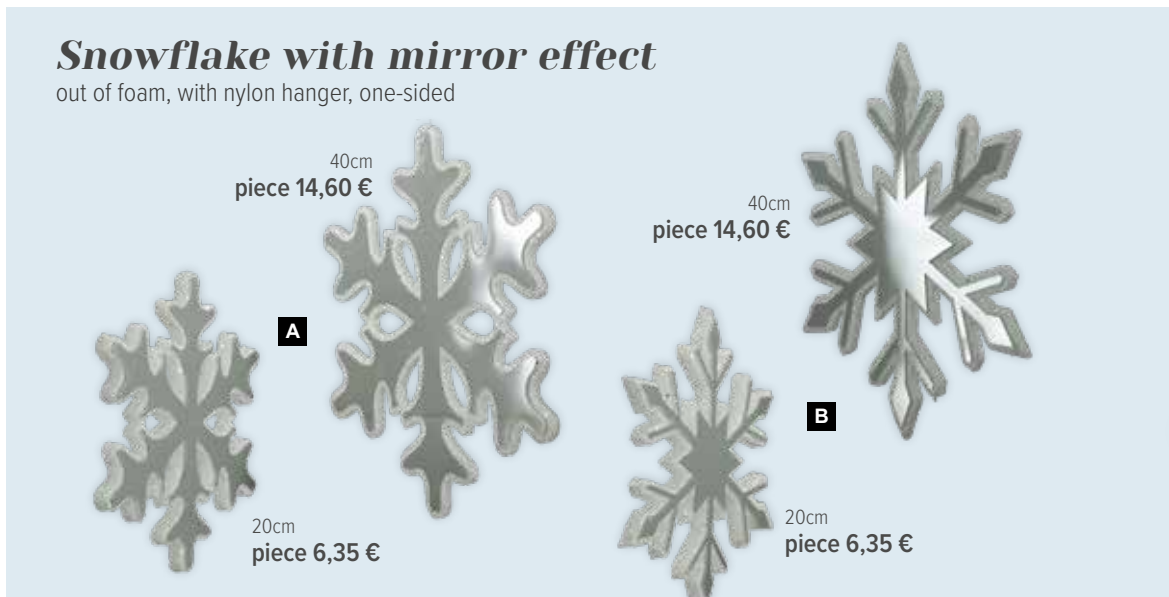

### Foil garland

with hanger, holographic

300cm, Ø20cm  
piece 2,55 €

270cm  
piece 5,45 €

**Snowflake with mirror effect**

out of foam, with nylon hanger, one-sided

- A Snowflake with mirror effect**  
out of foam, with nylon hanger, one-sided  
20cm  
7371887 white/silver  
piece 6,35 €  
from 12 pieces 5,75 €  
40cm  
7371888 white/silver  
piece 14,60 €  
from 6 pieces 13,25 €
- B Snowflake with mirror effect**  
out of foam, with nylon hanger, one-sided  
20cm  
7371885 white/silver  
piece 6,35 €  
from 12 pieces 5,75 €  
40cm  
7371886 white/silver  
piece 14,60 €  
from 6 pieces 13,25 €