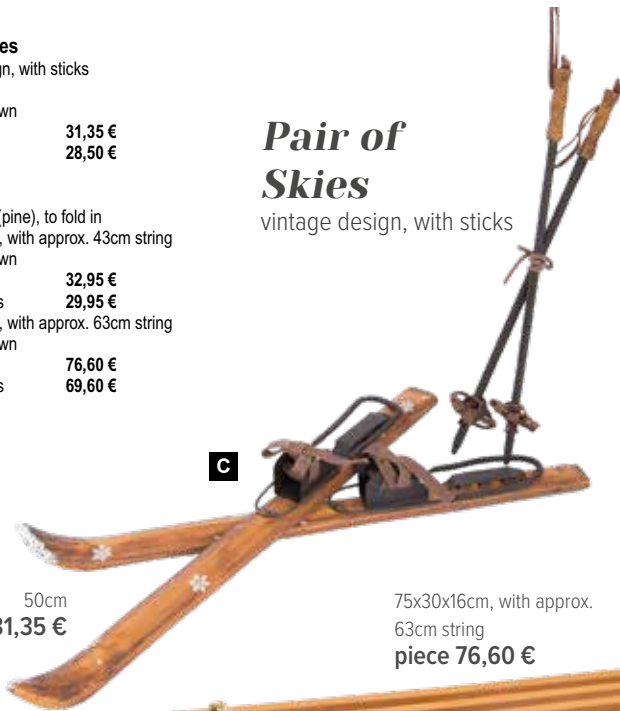

90cm  
pair 59,95 €

**Ice pick**

with engraving in the wood, made of wood and plastic

65cm  
piece 21,95 €

**C Pair of Skies**  
vintage design, with sticks  
50cm  
7366717 brown  
pair 31,35 €  
from 4 pairs 28,50 €

**Pair of Skies**

vintage design, with sticks

**D Sleigh**  
out of wood (pine), to fold in  
50x20x11cm, with approx. 43cm string  
7371857 brown  
piece 32,95 €  
from 2 pieces 29,95 €  
75x30x16cm, with approx. 63cm string  
7371858 brown  
piece 76,60 €  
from 2 pieces 69,60 €

50cm  
pair 31,35 €

75x30x16cm, with approx.  
63cm string  
piece 76,60 €

**Sleigh**

out of wood (pine),  
to fold in

50x20x11cm, with approx.  
43cm string  
piece 32,95 €

**E Metal sleigh**  
classic  
50x22x16cm  
7368739  
piece 29,95 €

**Metal sleigh**  
classic

50x22x16cm  
piece 29,95 €

**A Snowflake**  
 out of wooden, self-standing  
 30x6cm  
 7372838 white  
 piece 23,65 €  
 from 4 pieces 21,50 €  
 Gr1, Gr2  
 7372836 Keine  
 piece 42,50 €  
 from 2 pieces 38,60 €