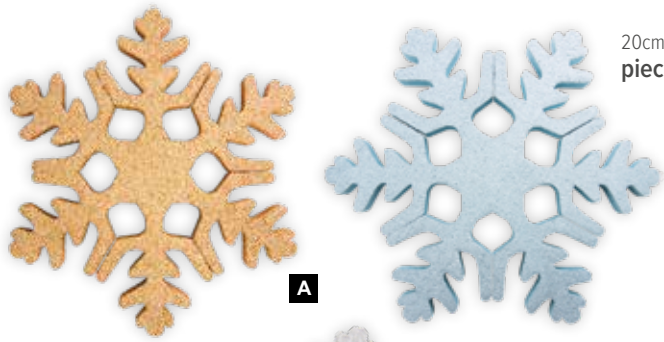

20cm
piece 9,85 €

A