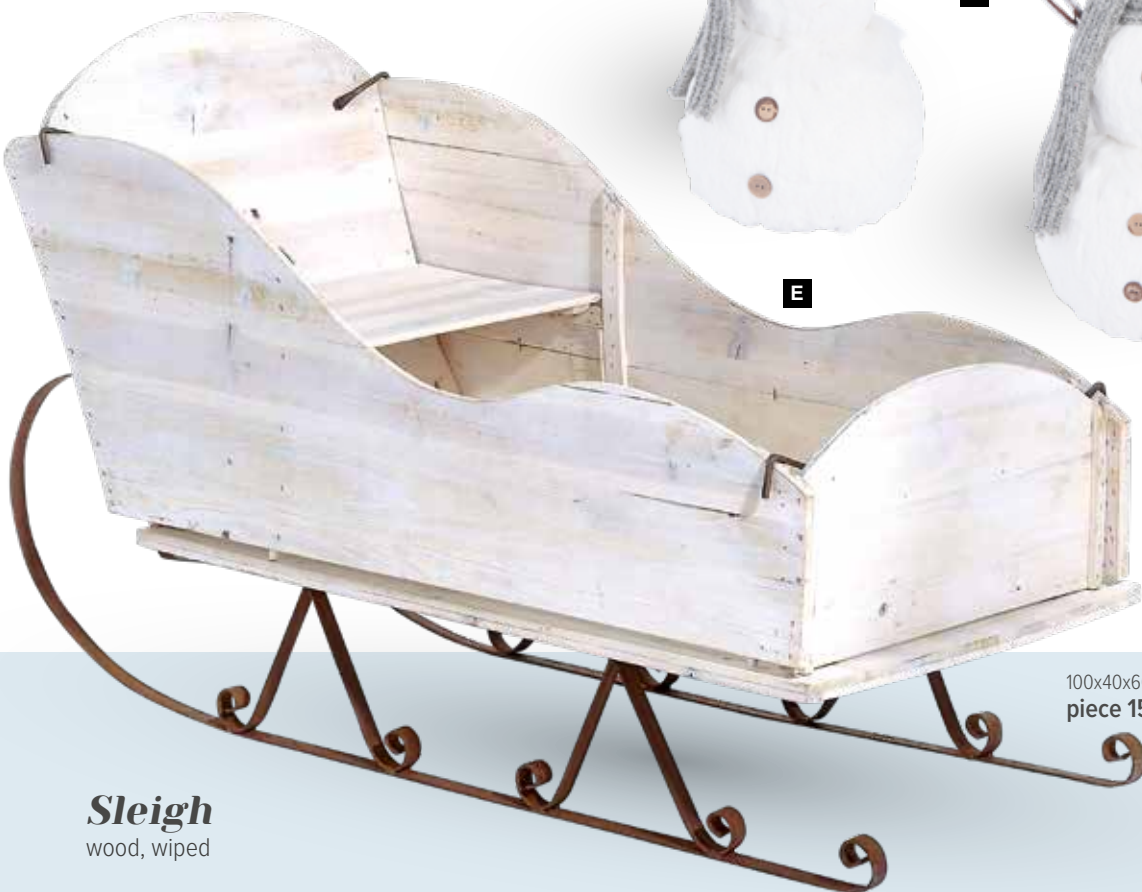

## Snowflake

flocked, battery operated 3AA, (not incl.)

**E Sleigh**  
 wood, wiped  
 100x40x60cm  
 8003937 white  
 piece 159,95 €

**C**

Ø 53cm  
 piece 20,35 €

**B Snowflake**  
 flocked, battery operated 3AA, (not incl.)  
 53x12x46cm, wood base: 12x12x4cm  
 7371861 white  
 piece 36,25 €  
 from 4 pieces 32,95 €

**C Cotton twig**  
 flexible  
 63x10cm, stem: 30cm  
 7370477 white/brown  
 piece 9,80 €  
 from 2 pieces 8,90 €

**D**

40cm  
 piece 43,95 €

**E**

52cm  
 piece 76,95 €

100x40x60cm  
 piece 159,95 €

**Sleigh**  
 wood, wiped

180cm  
Stück 32,95 €

**A**

**A Garland**  
out of plastic, snowed, to hang  
180cm  
7371620 brown/white  
piece 32,95 €  
from 4 pieces 29,95 €

**B**

117cm

piece 14,25 €

**B Twig**  
out of plastic, snowed, flexible  
117cm  
7371618 brown/white  
piece 14,25 €  
from 6 pieces 12,95 €