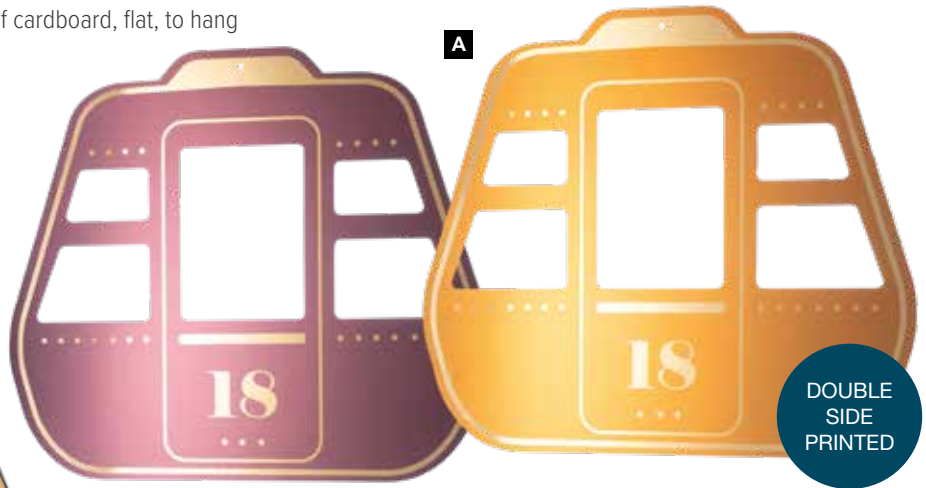

**C #Skier**  
set of 4, out of MDF  
70cm, ski poles: 46x6cm  
7372002 gold/white  
7372003 white/gold  
set 41,50 €

**D #Skier**  
set of 4, out of MDF  
174x14cm, ski poles: 114x14,5cm  
7372008 gold/white  
7372009 white/gold  
set 139,95 €

**E #Skates**  
out of cardboard, flat, to hang  
43x30cm  
7372001 white/gold  
piece 24,90 €

70cm, ski poles: 46x6cm  
set 41,50 €

**C #Skier**  
set of 4,  
out of MDF

174x14cm, ski poles:  
114x14,5cm  
set 139,95 €