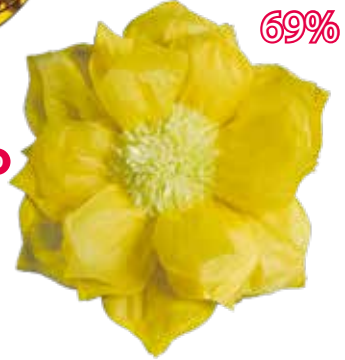

69%

1. **D Papierblüte**
   Ø60cm, mit Hänger
   7365935 gelb
   ~~19,50 €~~ **5,95 €**