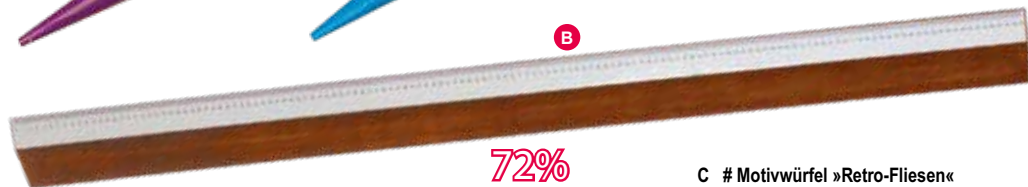

# %%% SUMMER SALE %%%

66%

A

B

**A # Schultüte**  
100x20cm, aus Styropor/Papier/  
Krepppapier  
7370195 lila  
7370196 blau  
~~87,00 €~~ **29,95 €**

**B # Riesen-Lineal**  
140x13x3 cm (LxBxH), Styropor  
8004784 braun  
~~34,95 €~~ **9,95 €**