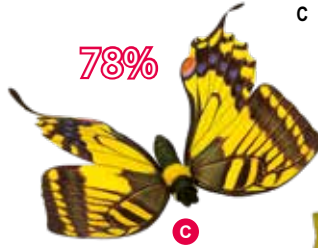

78%

1. **C Schmetterling**
   20x30cm, PVC-Folie
   7362518 gelb/schwarz
   ~~8,95 €~~ **1,95 €**