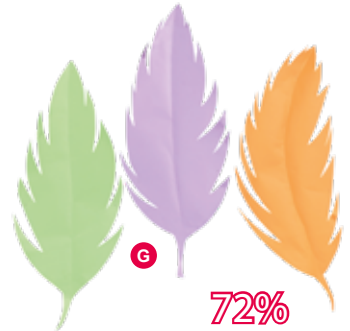

72%

1. **G # Federn**
   95x40cm, 3Stck./Satz, Papier
   7364095 bunt
   ~~6,95 €~~ **1,95 €**