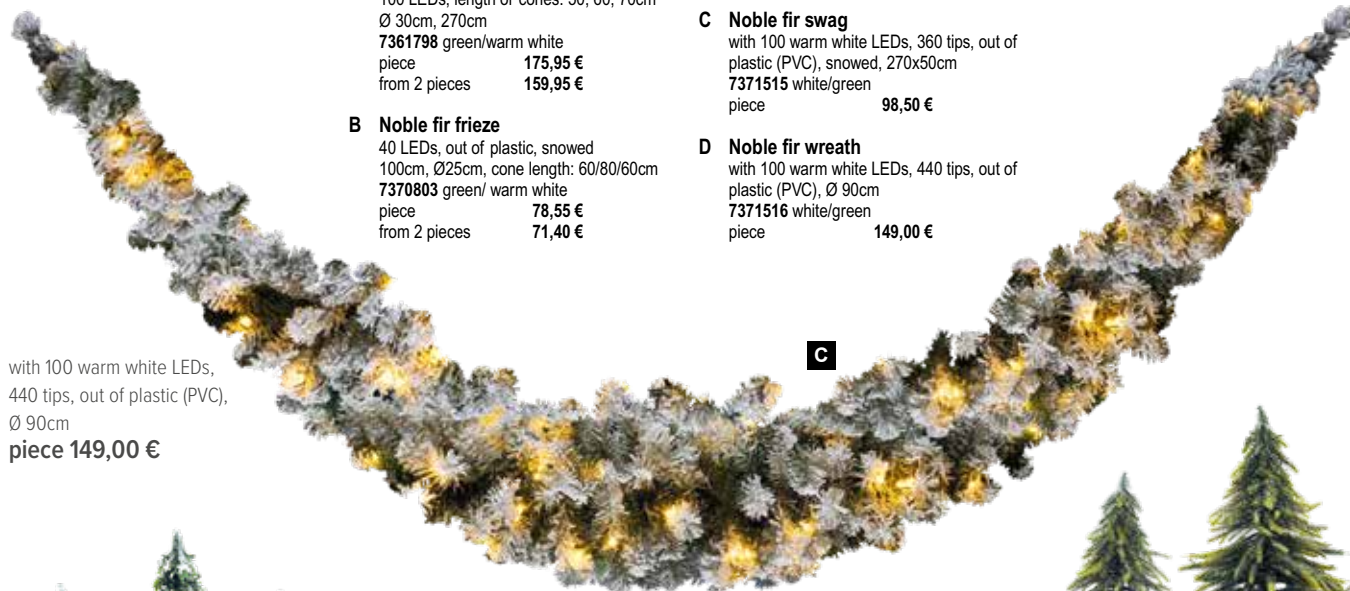

with 100 warm white LEDs,
440 tips, out of plastic (PVC),
Ø 90cm
piece 149,00 €

C