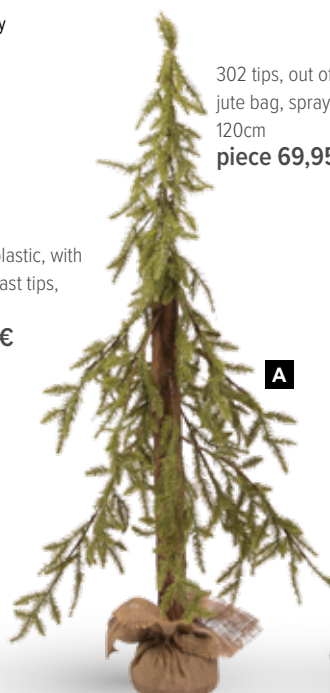

287 tips, out of plastic, with jute bag, spray cast tips, 90cm
piece **39,95 €**

A