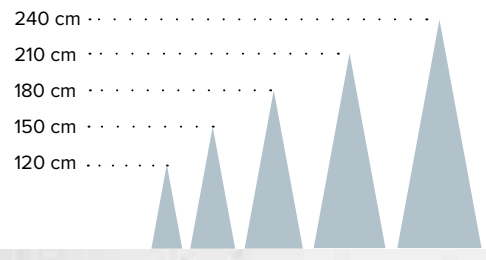

Noble fir tree »Classic«

1. **A #Noble fir tree »Classic«**
2. 199 tips, out of PVC, 2-parts, flame retardant according to B1, 120cm, Ø 49cm
     7371454 green
     piece **99,50 €**
   - 283 tips, out of PVC, 2-parts, flame retardant according to B1, 150cm, Ø 64cm
     7371455 green
     piece **138,75 €**
   - 439 tips, out of PVC, 2-parts, flame retardant according to B1, 180cm, Ø 76cm
     7371456 green
     piece **228,00 €**
   - 643 tips, out of PVC, 3-parts, flame retardant according to B1, 210cm, Ø 88cm
     7371457 green
     piece **278,50 €**
   - 883 tips, out of PVC, 3-parts, flame retardant according to B1, 240cm, Ø 100cm
     7371458 green
     piece **354,00 €**