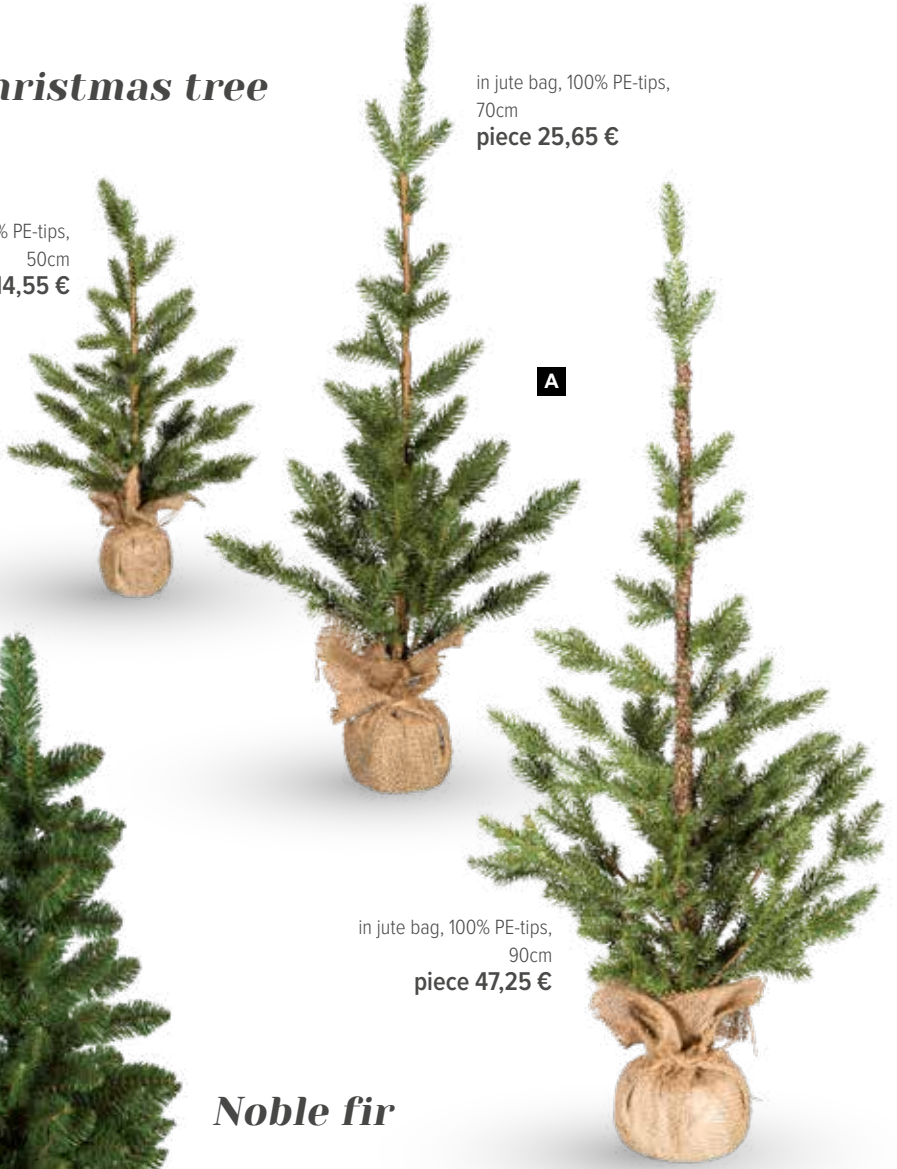

245 tips, out of plastic, wooden base, spray cast tips, 90cm
piece **39,95 €**

B

Christmas tree

A Christmas tree

in jute bag, 100% PE-tips, 50cm
7368416 green
 piece **14,55 €**
 from 6 pieces **13,20 €**
 in jute bag, 100% PE-tips, 70cm
7368417 green
 piece **25,65 €**
 from 2 pieces **23,30 €**
 in jute bag, 100% PE-tips, 90cm
7368418 green
 piece **47,25 €**
 from 2 pieces **42,95 €**

in jute bag, 100% PE-tips,
 50cm
 piece **14,55 €**

in jute bag, 100% PE-tips,
 70cm
 piece **25,65 €**

50 cm
 60 cm
 90 cm

B Noble fir

in jute bag, 27 tips, 30cm
7368648 green
 piece **7,65 €**
 from 4 pieces **6,95 €**
 in jute bag, 76 tips, 60cm
7368649 green
 piece **24,80 €**
 from 3 pieces **22,50 €**
 in jute bag, 121 tips, 75cm
7368650 green
 piece **30,70 €**
 from 2 pieces **27,90 €**