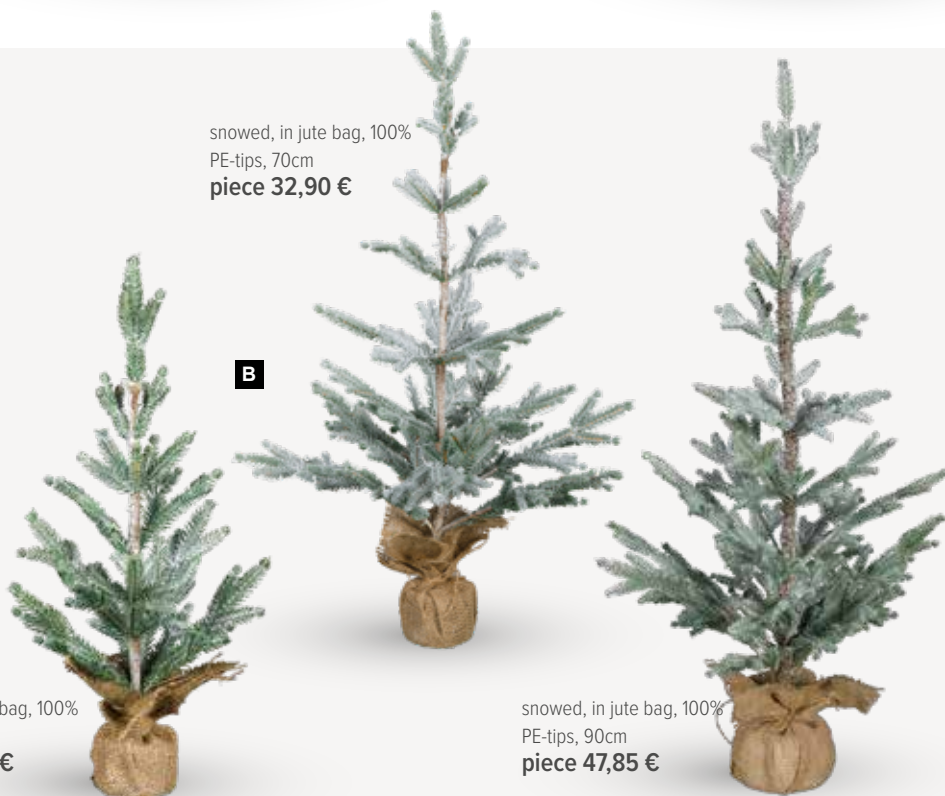

120cm
 piece 149,95 €

B

150cm
 piece 169,90 €

180cm
 piece 198,90 €

A Noble fir

with wooden foot, 27 tips, 30cm
7368655 green/white
 piece **9,40 €**
 from 4 pieces **8,50 €**
 with wooden foot, 76 tips, 60cm
7368656 green/white
 piece **26,05 €**
 from 3 pieces **23,65 €**
 with wooden foot, 121 tips, 75cm
7368657 green/white
 piece **35,90 €**
 from 2 pieces **32,60 €**

with wooden foot, 76 tips,
 60cm
piece 26,05 €

with wooden foot, 121 tips,
 75cm
piece 35,90 €

Noble fir

with wooden foot, 27 tips,
 30cm
piece 9,40 €

Christmas tree

B Christmas tree

snowed, in jute bag, 100% PE-tips, 50cm
7368413 green/white
 piece **14,85 €**
 from 6 pieces **13,50 €**
 snowed, in jute bag, 100% PE-tips, 70cm
7368414 green/white
 piece **32,90 €**
 from 2 pieces **29,90 €**
 snowed, in jute bag, 100% PE-tips, 90cm
7368415 green/white
 piece **47,85 €**
 from 2 pieces **43,50 €**

snowed, in jute bag, 100%
 PE-tips, 70cm
piece 32,90 €

snowed, in jute bag, 100%
 PE-tips, 50cm
piece 14,85 €

snowed, in jute bag, 100%
 PE-tips, 90cm
piece 47,85 €

Noble fir tree

C Noble fir tree

27 tips, out of plastic, in jute bag, snowed,
 30cm
7370828 green/white
 piece **8,15 €**
 from 4 pieces **7,40 €**
 76 tips, out of plastic, in jute bag, snowed,
 60cm
7370829 green/white
 piece **26,05 €**
 from 3 pieces **23,65 €**
 121 tips, out of plastic, in jute bag, snowed,
 75cm
7370830 green/white
 piece **35,90 €**
 from 2 pieces **32,60 €**

76 tips, out of plastic, in jute
 bag, snowed, 60cm
piece 26,05 €

121 tips, out of plastic, in jute
 bag, snowed, 75cm
piece 35,90 €

A

Ø 30cm, 270cm
piece 141,10 €

A Noble fir frieze snowed
 length of cones: 50, 60, 70cm
 Ø 30cm, 270cm
 7361797 green/white
 piece 141,10 €
 from 2 pieces 128,25 €