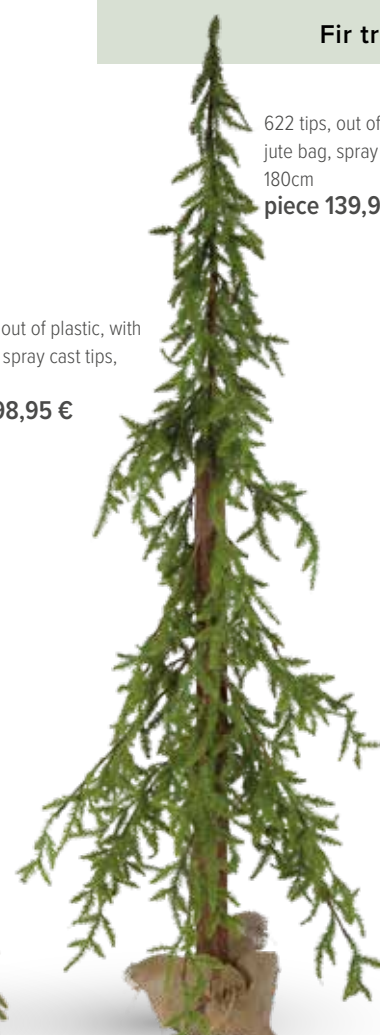

A

B Fir tree

245 tips, out of plastic, wooden base, spray cast tips, 90cm

7370781 green/brown piece **39,95 €**

365 tips, out of plastic, wooden base, spray cast tips, 125cm

7370782 green/brown piece **59,95 €**