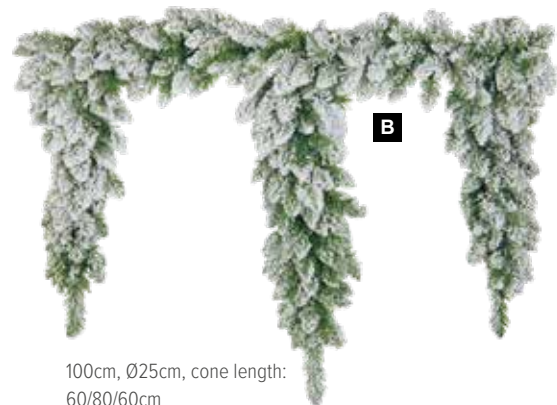

76 tips, out of plastic, in jute
 bag, snowed, 60cm
piece 26,05 €

121 tips, out of plastic, in jute
 bag, snowed, 75cm
piece 35,90 €

A

Ø 30cm, 270cm
piece 141,10 €

A Noble fir frieze snowed
 length of cones: 50, 60, 70cm
 Ø 30cm, 270cm
 7361797 green/white
 piece 141,10 €
 from 2 pieces 128,25 €

B

B Noble fir frieze
 out of plastic, snowed
 100cm, Ø25cm, cone length: 60/80/60cm
 7370802 green/white
 piece 59,65 €
 from 2 pieces 54,20 €

C Noble fir swag
 snowed, with 240 tips, 270cm, Ø 50cm
 7368762 green/white
 piece 54,95 €
 from 2 pieces 49,95 €