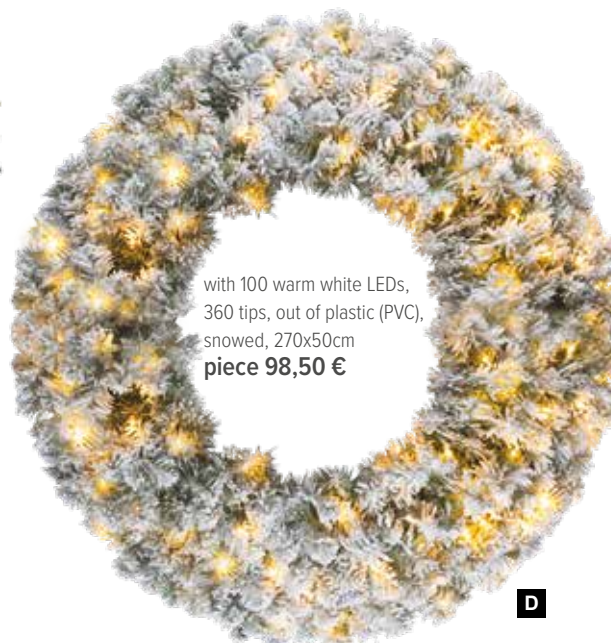

ø 60 cm
ø 90 cm

F

with 100 warm white LEDs,
360 tips, out of plastic (PVC),
snowed, 270x30cm
piece 89,95 €

Ø 30cm, 270cm
piece 175,95 €

A

100cm, Ø25cm, cone length:
60/80/60cm
piece 78,55 €

B

with 100 warm white LEDs,
360 tips, out of plastic (PVC),
snowed, 270x50cm
piece 98,50 €

D

A Noble fir frieze snowed

100 LEDs, length of cones: 50, 60, 70cm
Ø 30cm, 270cm
7361798 green/warm white
piece 175,95 €
from 2 pieces 159,95 €

C Noble fir swag

with 100 warm white LEDs, 360 tips, out of
plastic (PVC), snowed, 270x50cm
7371515 white/green
piece 98,50 €